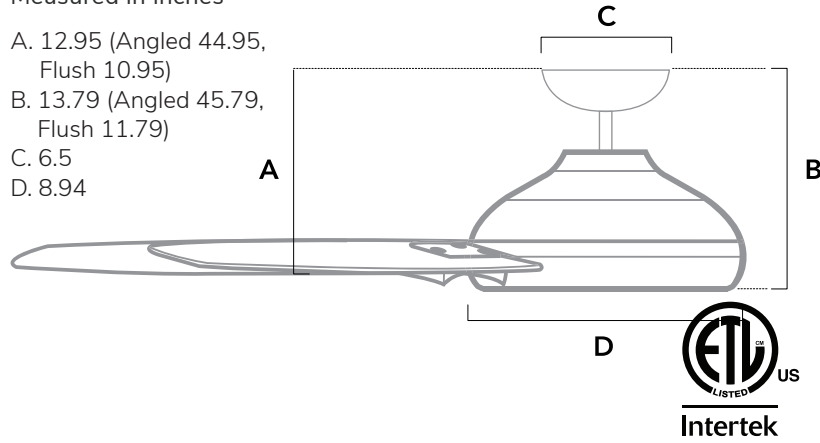

DIMENSIONS

Measured in inches

- A. 12.95 (Angled 44.95, Flush 10.95)
- B. 13.79 (Angled 45.79, Flush 11.79)
- C. 6.5
- D. 8.94

50063 | Luxe Gold Body with Matte White Blades

ADDITIONAL FINISHES

50007
Matte Bronze Body with
Matte Bronze Blades

53435
Fresh White Body with
Fresh White Blades

51179
Matte Silver Body with Matte
Silver Blades

51180
Matte Black Body with
Matte Black Blades

FAN SPECIFICATIONS

Motor Type	Reversible	Wire Length	Control Type	Downrod	Location	Blade #	Add'l Sizes
AC	YES	32" (24" Downrod)	Wall Control	4" Included	Damp	6	44", 52", 60"