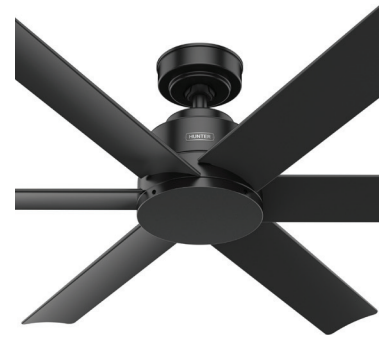

DIMENSIONS

Measured in inches

- A. 12.95 (Angled 44.95, Flush 10.95)
- B. 13.79 (Angled 45.79, Flush 11.79)
- C. 6.5
- D. 8.94

50063 | Luxe Gold Body with Matte White Blades

ADDITIONAL FINISHES

50007
Matte Bronze Body with
Matte Bronze Blades

53435
Fresh White Body with
Fresh White Blades

51179
Matte Silver Body with Matte
Silver Blades

51180
Matte Black Body with
Matte Black Blades

FAN SPECIFICATIONS

Motor Type	Reversible	Wire Length	Control Type	Downrod	Location	Blade #	Add'l Sizes
AC	YES	32" (24" Downrod)	Wall Control	4" Included	Damp	6	44", 52", 60"