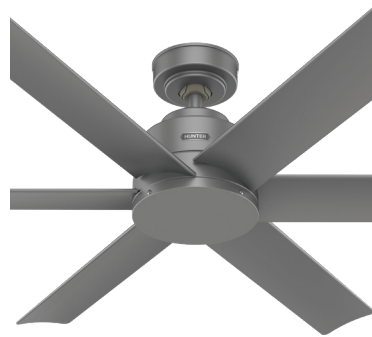

DIMENSIONS

Measured in inches

- A. 12.95 (Angled 44.95, Flush 10.95)
- B. 13.79 (Angled 45.79, Flush 11.79)
- C. 6.5
- D. 8.94

50063 | Luxe Gold Body with Matte White Blades

ADDITIONAL FINISHES

50007
Matte Bronze Body with
Matte Bronze Blades

53435
Fresh White Body with
Fresh White Blades

51179
Matte Silver Body with Matte
Silver Blades

51180
Matte Black Body with
Matte Black Blades

FAN SPECIFICATIONS

Motor Type	Reversible	Wire Length	Control Type	Downrod	Location	Blade #	Add'l Sizes
AC	YES	32" (24" Downrod)	Wall Control	4" Included	Damp	6	44", 52", 60"